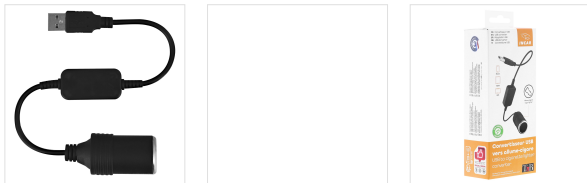

USB-A to 8W cigarette lighter adapter

A CIGARETTE LIGHTER SOCKET IN YOUR VEHICLE!

Your vehicle does not have a cigarette lighter port? Would you like an additional cigarette lighter port?
 Discover our USB male to female cigarette lighter socket converter. It transforms the power supply from your USB port into a 12V cigarette lighter socket. Ideal for using your Dashcam, GPS and various accessories. Very easy to use, just plug it into your vehicle's USB port.

BOX CONTENTS

1x USB to cigarette lighter converter

Characteristics

35

Ref.: **ADACL5**

3 303170 100929

Packing: 4
 Net weight (g): 54
 Weight with packaging (g): 75
 Product size (cm):
 Packing size (cm): 6.5x3.5x13.5