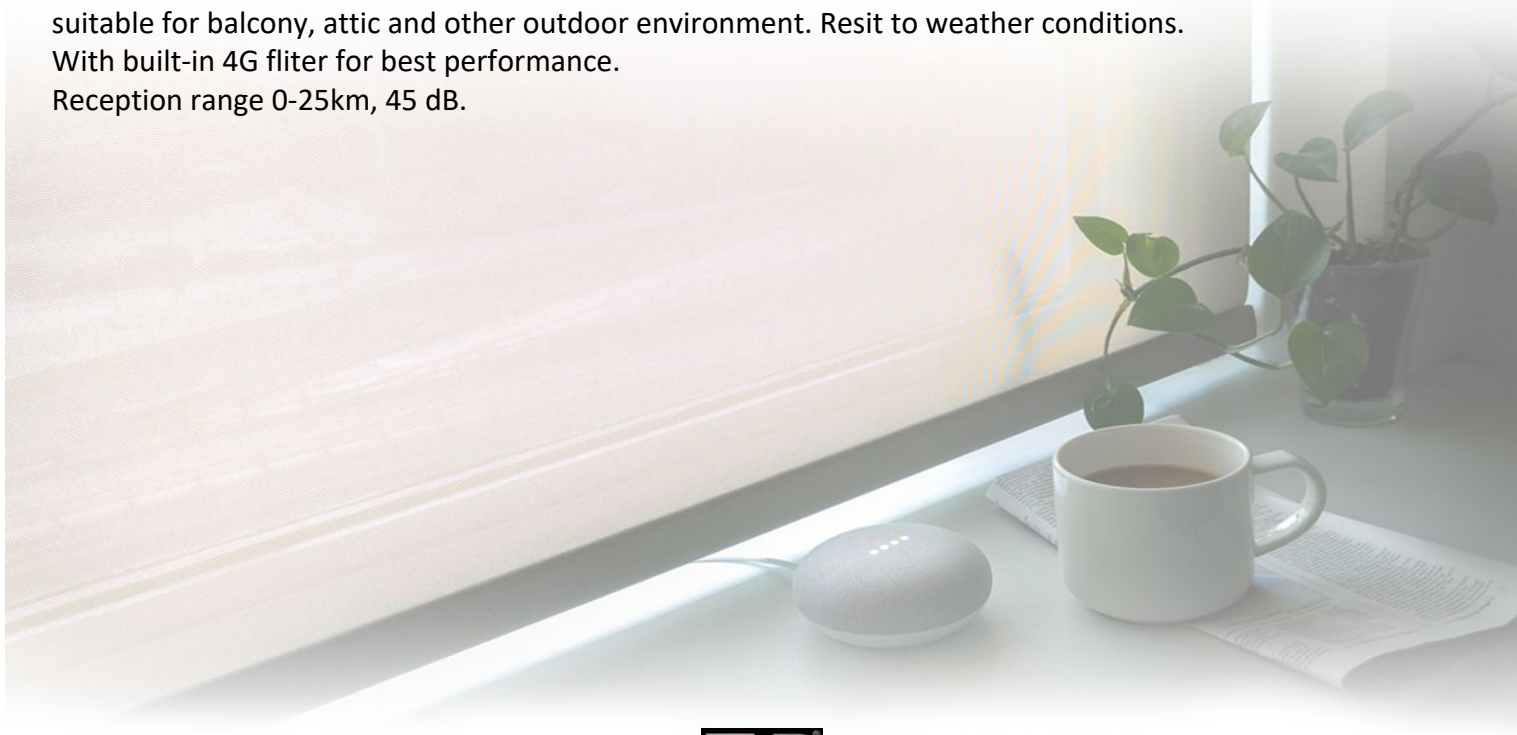

# OUTDOOR ANTENNA 45 DB

Outdoor amplified antenna. Easy to set up thanks to its simplified design and light weight, this antenna is suitable for balcony, attic and other outdoor environment. Resit to weather conditions.

With built-in 4G filter for best performance.

Reception range 0-25km, 45 dB.