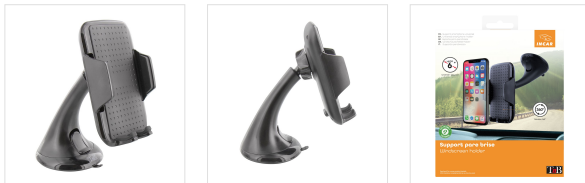

Black suction cup jaw holder

THE GO-TO MOUNT FOR YOUR JOURNEYS!

Discover the ideal mount to keep your smartphone on hand and within sight ! It's large suction cup allows a strong hold on your windscreen. Moreover, it's large jaws ensure an optimal hold of your mobile phone. Thanks to its 360° adjustable head, you can keep your smartphone in a landscape position. Robust and reliable, it will safely hold any smartphones up to 6 inches. This suction holder will quickly become your journeys' go-to mount!

BOX CONTENTS

1x Suction mount

Characteristics

compatible smartphones up to 6"

Ref.: CARHOLDBK2

3 303170 075906

Packing: 4
 Net weight (g): 136.4
 Weight with packaging (g): 199.3
 Product size (cm):
 Packing size (cm): 14.5x7.5x19.5