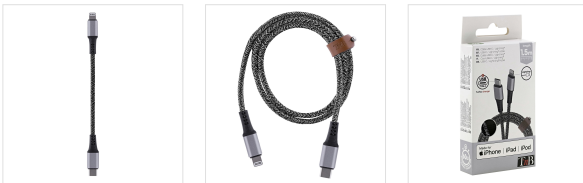

Smartphon - Smartphone connectors - Lightning® connectors

USB-C to Lightning cable with metal connectors

BENEFIT A DURABLE AND STYLISH CABLE

Practical above all: this cable can adapt to all situations, at work, in the car or at home. Its ultra-resistant braided RPET nylon sleeve will offer you prolonged and intensive use while remaining elegant. RPET is recycled plastic, so we reduce the use of plastic for this cable.

In addition, its metal connectors with silver grey alloy effect add a unique style effect and even more resistance.

Charge and sync your data at the speed of light: This USB C / Lightning cable is compatible with turbo charge it mean it supports output currents up to 60w to charge your compatible devices in a flash.

Take advantage of its 1.5m length, ideal for using your device on your sofa or in the back of a car.

Its USB Type-C connector is 100% reversible, don't waste time trying to find the right direction for the cable, both ways work!

BOX CONTENTS

USB Type-C cable

Leather cable tie

Characteristics

6.5 x 13.5 x 2

150 x 11.7 x 6.40

150

60