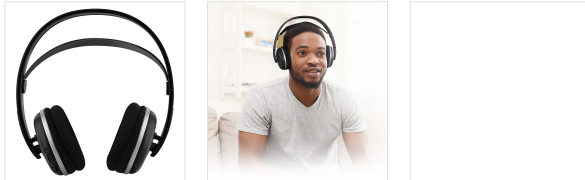

Sou - Headphones - TV headphones

UHF Wireless TV headphones

TO FULLY ENJOY YOUR FAVORITE SHOW !

RR wireless TV headphones, delivered with its transmitter base with integrated charging. All you need to do is plug the transmitter into your TV and switch on the headphones after integrating the supplied batteries. With a range of up to 100 meters (without obstacles), you can watch TV in your living room or bedroom in complete freedom. The headband of the headphones is adjustable and will adapt perfectly to your head. Enjoy the smooth and soft ear cushions for optimal comfort and long listening time. At the end of use, simply place your headphones on the transmitter, it will recharge automatically. Ideal for your next uses!

BOX CONTENTS

1 x Wireless TV Headphones
1 x Transmitter base
2 x LR03 / AAA batteries

1 x Manual
1 x RCA female adapter - 3.5mm

1 x 6.35 / 3.5mm female adapter
1 x Power adapter

Characteristics

100-240V - 2 piles LR03 (includes) - Batterie lithium-ion 400 mAh