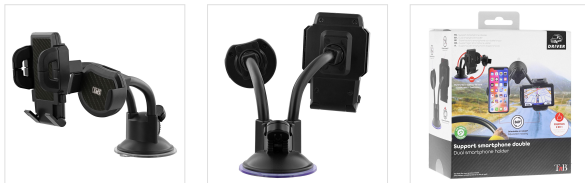

Incar - Holders - Multi surfaces holders

DRIVER suction cup jaw double holder

ALL YOUR DEVICES WITHIN SIGHT !

Double arm holder for smartphone and SAT NAV.
Multi-surfaces strong suction cup holder, which will hold your devices correctly. Lock and unlock the suction cup using the button at the back of the product.
Place your 2 holders exactly where you want, thanks to the two 15cm long, flexible arms !
One SAT NAV holder and smartphone holder (up to 7") and a second smartphone holder (up to 6").
Both holder's heads are 360° degrees rotary and are interchangeable.
This strong holder is easy to use, to install and ideal for people spending a lot of time on the road !

BOX CONTENTS

Characteristics

Smartphone / SAT
NAV

Ref.: DBHOLD1

3 303170 103623

Packing: 3
Net weight (g): 264
Weight with packaging (g): 349
Product size (cm):
Packing size (cm): 14.5x8.5x18.5

More info...