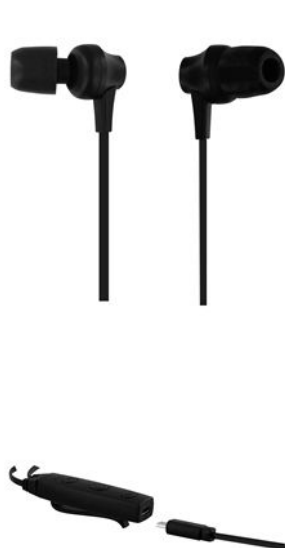

BLUETOOTH EARPHONES TRAVEL 2 IN 1 BLACK

TRAVEL 2EN1 earphones: Bluetooth / Wired

Designed for travel, the TRAVEL 2 in 1 earphones are the first earphones for wireless and wired use! Even on long journeys, do not be afraid to run out of earphones. If your battery is empty, plug in your earphones with the included audio cable and enjoy wired use!

Thanks to the memory foam earbuds, the TRAVEL 2 IN 1 earphones fit perfectly with your ear and isolate you from the outside noises !

Ergonomic and ultra comfortable, the TRAVEL 2 in 1 earphones are pleasant in the case of prolonged listening.

Enjoy a faithful reproduction of your playlists embellished with powerful bass for total immersion.

Adopt comfort and practicality thanks to the new TRAVEL 2EN1 earphones!

2IN1 : Bluetooth and wired

BLUETOOTH EARPHONES TRAVEL 2 IN 1 BLACK

Characteristics

Power supply: Lithium polymer battery 90 mAh
Autonomy: 5h
Characteristics: Passive noise cancelling
Collection: Travel
Compatibility: Universal
Connectivity: Bluetooth 5.0
Magnet diameter (mm): 10
Frequency band (Hz): 20 - 20 000
Impedance (Ohm): 16
Cable length (cm): 60
Microphone: built-in
Sensibility: 108 dB
Category: intra-auricular
Cable type: OFC
Type of connector: micro USB
Use: Range 8m