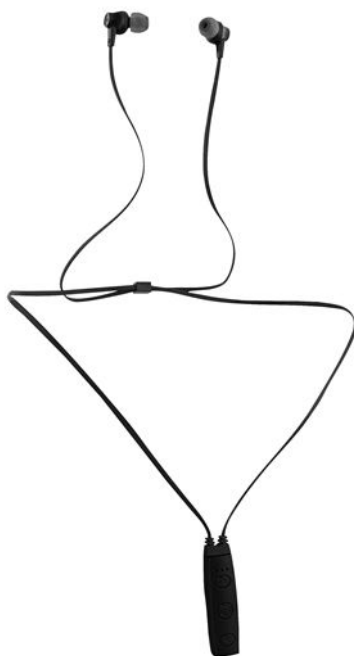

BLUETOOTH EARPHONES TRAVEL 2 IN 1 BLACK

TRAVEL 2EN1 earphones: Bluetooth / Wired

Designed for travel, the TRAVEL 2 in 1 earphones are the first earphones for wireless and wired use! Even on long journeys, do not be afraid to run out of earphones. If your battery is empty, plug in your earphones with the included audio cable and enjoy wired use!

Thanks to the memory foam earbuds, the TRAVEL 2 IN 1 earphones fit perfectly with your ear and isolate you from the outside noises !

Ergonomic and ultra comfortable, the TRAVEL 2 in 1 earphones are pleasant in the case of prolonged listening.

Enjoy a faithful reproduction of your playlists embellished with powerful bass for total immersion.

Adopt comfort and practicality thanks to the new TRAVEL 2EN1 earphones!

2IN1 : Bluetooth and wired

BLUETOOTH EARPHONES TRAVEL 2 IN 1 BLACK

Characteristics

Power supply: Lithium polymer battery 90 mAh
Autonomy: 5h
Characteristics: Passive noise cancelling
Collection: Travel
Compatibility: Universal
Connectivity: Bluetooth 5.0
Magnet diameter (mm): 10
Frequency band (Hz): 20 - 20 000
Impedance (Ohm): 16
Cable length (cm): 60
Microphone: built-in
Sensibility: 108 dB
Category: intra-auricular
Cable type: OFC
Type of connector: micro USB
Use: Range 8m