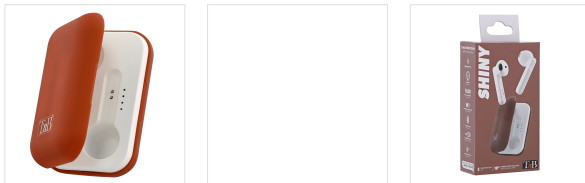

Sou - Earphones - TWS wireless earphones

SHINY TWS earphones red

TRENDY AND CUTTING-EDGE HEADPHONES!

The unique shapes of the SHINY headphones have been designed to combine ergonomics and performance, while the sleek and ultra-compact design has made these headphones both light and comfortable! Based on the biggest world trends in terms of fashion and colors for the year 2020, we have chosen three colors to dress the case and thus make it a fashion accessory in its own right.

In addition, thanks to the Bluetooth 5.0 technology, it is possible to enjoy an extended battery life of approximately 5 hours as well as an even more faithful sound reproduction. The supplied charging box will allow you to carry your headphones everywhere while recharging them! The box's backup battery provides you with more than 25 hours of listening time. The "touch control" function allows you to control your music or answer your calls just by touching your headphones!

With the feeling of not wearing any headphones, the SHINY range offers you a new way to discover your music. SHINY headphones are the latest in cutting edge technology.

BOX CONTENTS

1 x Charging case
2 x Shiny TWS Earphones

1 x Cable USB-C
1 x User manual

Characteristics

19h

Bluetooth 5.0

USB-C

Touch control

6

Semi-intra