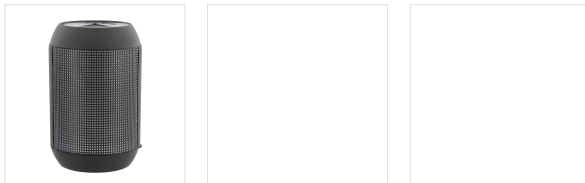

Sou - Speakers - Bluetooth speakers

Wireless speaker LED

Bluetooth speaker with LED Mono 3 Watts, to set the mood until the end of your playlist! This luminous speaker will brighten your evenings with friends thanks to its multiple LEDs of colors, which dance throughout your music playlist! Surprise your friends with this new technology, which lights and change colors intermittently when listening to your favourite songs.

With an integrated universal microphone, compatible with all smartphones / tablets / MP3 ..., you can directly take a call from your speaker, and communicate in the speaker with your friends!

A knob on the back of the speaker lets you control your playlist's playback tracks, and you can also turn down or raise the volume directly from the speaker, without having to manipulate your smartphone!

Featuring a 1200 mAh (3.7V) lithium battery, your speaker connects wirelessly via Bluetooth with a range of 10 meters, and allows you to listen to your music with a 2-3 hour battery life (at full power).