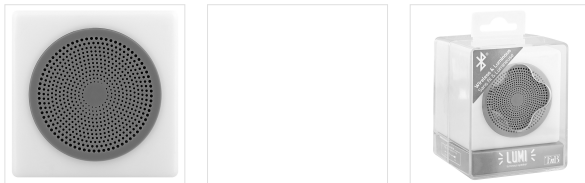

Sou - Speakers - Bluetooth speakers

Wireless speaker LUMI LED grey

DISCOVER THE NEW LUMI 2 WIRELESS BLUETOOTH SPEAKER COLLECTION, CREATED BY T'NB!

Discover the new collection of Bluetooth wireless LUMI 2 speakers, created by T'nB ! Equipped with a speaker 3 watts RMS, boost the sound of your playlist and put of the vibes around you...Thanks to the LED included, the speaker lights up and changes colors to accompany your musical atmosphere.
The LUMI speaker also has an MP3 function to stream music via its micro SD card reader (up to 64G)
Control your music with the volume control buttons / change tracks / off.
With a Bluetooth 4.0 receiver, you can stream your music within 10 meters
Delivered with the speaker : a matched wrist-strap, and a cable of micro USB.
The Lumi 2 range : Highlight your music!

BOX CONTENTS

Characteristics

micro USB

3h

universal

40

90 - 20 000

no