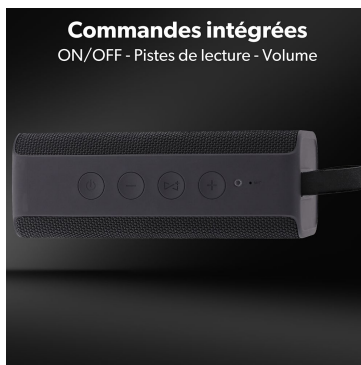

Dimensions : 9 x 6,5 x 17 cm

Commandes intégrées
ON/OFF - Pistes de lecture - Volume