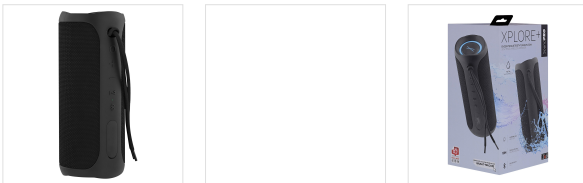

## Wireless speaker XPLORE

WITH XPLORE THE ADVENTURE BECOMES A PARTY!

Discover our XPLORE PLUS black Bluetooth speaker, 30 Watts stereo. Fully waterproof (IPX7), floating and with an autonomy of 12 hours of listening, the 3rd generation T'nB XPLORE PLUS speaker is built to withstand the most extreme situations!  
 Equipped with TWS technology, you can connect two XPLORE PLUS speakers to each other, without using cables.  
 Also enjoy quality sound and powerful bass thanks to 360 ° sound, in a compact and robust format!  
 Enjoy your music via Bluetooth, or via a jack cable and easily control your tracks, volume or calls thanks to the built-in controls of the speaker.  
 Dare to experience T'nB XPLORE +!

### BOX CONTENTS

1 X Speaker Xplore +  
1 x Cable Jack

1 x User Manual  
1 x charging cable

# OSE L'AVENTURE XPLORE

Double connexion

Enceinte 30W - ultra puissante, basses ténébreuses

Enceinte flottante - Waterproof IPX7

Autonomie 12 heures

Bluetooth® 5.0

Waterproof IPX7 - flottante

Finition tissu

Autonomie 12 heures

Puissance \* 30 W - basses ténébreuses

Commandes intégrées

LED RGB

Taillée pour résister aux situations les plus extrêmes

Commandes intégrées  
ON/OFF - Pistes de lecture - Volume