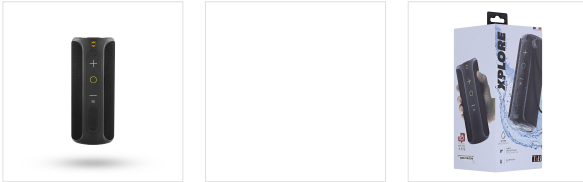

Sou - Speakers - Bluetooth speakers

Wireless speaker XPLORE

WITH XPLORE THE ADVENTURE BECOMES A PARTY!

XPLORE Black Waterproof Bluetooth Speaker, 12 Watts Stereo, with Built-In Lithium Battery
 100% Waterproof (IPX7) and with a battery life of 8 hours of listening, the T'nB XPLORE speaker is cut to resist the most extreme situations!
 Enjoy quality sound and powerful bass with 360° sound in a compact and rugged format!
 Enjoy your music in Bluetooth, or via an audio cable and easily control your tracks, volume or your calls thanks to the integrated controls of the speaker.
 Dare the T'nB XPLORE experience!

BOX CONTENTS

1 X Speaker Xplore
 1 x Cable Jack

1 x User Manual
 1 x charging cable

Characteristics

8h

Bluetooth 4.2

micro USB

45