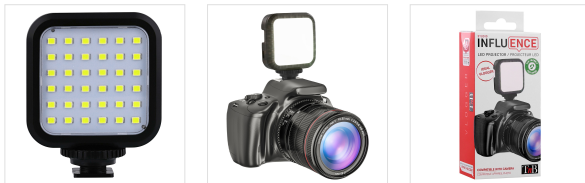

Image - Influence - Influence image

Mini LED projector for camera - INFLUENCE

OPTIMIZE THE BRIGHTNESS OF YOUR VIDEOS

This LED projector gives you all the light required during your shootings. Do not be afraid of lacking brightness during your videos. Small and easy to carry, these 36 LED and its 120° illumination angle ensure the necessary light to each scene. Enjoy its 3 levels of intensity to adapt the light as you wish. Compatible with cameras, the projector is rechargeable with the supplied micro USB cable and has a stand to insert it on the top of the cameras or on smartphone holders.

BOX CONTENTS

1 LED projector 1 Micro USB cable 1 user manual

Characteristics

Lithium-ion battery

100% : 35 Minutes /
50% : 60+ Minutes

Camera / smartphone
holder

Black

135 Lux @ 1m

400

36

6500k (+/-300k)

Ref.: INLED1

3 303170 100394

Packing: 6
Net weight (g): 63
Weight with packaging (g): 96
Product size (cm):
Packing size (cm): 4.2x7x16.5

More info...

www.t-nb.com