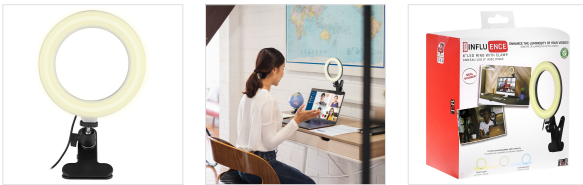

LED ring 6" with clip - INFLUENCE

ENHANCE THE BRIGHTNESS OF YOUR VIDEOS!

This 6 "diameter LED ring is the essential accessory for your videos. The ring-shaped construction allows uniform light diffusion, which avoids differences in contrast and thus leaves no visible shadow on the shot. The ring has a control lever integrated into the cable, which allows to turn it on and off, to navigate between the 3 light options (warm light, cold light or full light), as well as to adjust the brightness level. Thanks to its built-in clamp, the ring can be fixed on your computer. The ball joint allows the position of the ring to be adjusted. The LED ring is powered by the attached USB cable.

BOX CONTENTS

1 LED ring 6" with clip
1 integrated remote control

1 attached USB cable
1 user manual

Characteristics

Universal

Black

15,5

400 Lux @ 1m

150

48

7

6"

3000K - 6000K

Ref.: INLEDCLIP

3 303170 102800

Packing: 4
Net weight (g): 275
Weight with packaging (g): 372
Product size (cm):
Packing size (cm): 17x9.5x19.5