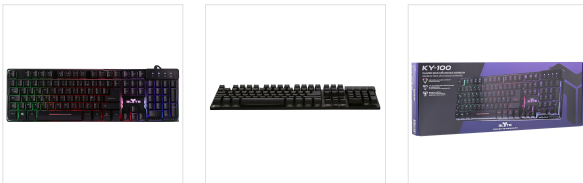

Multimedia - Gaming - Gaming keyboards

KY-100 semi-mechanical gaming keyboard

FAST AND PRECISE TYPING WITH RAINBOW BACKLIGHTING

The KY-100 gaming keyboard gives you the feel and speed of a mechanical keyboard while enjoying a rainbow backlight. It is equipped with a 6-key anti-ghosting function that allows you to chain the fastest combo. Lock the Windows key using the FN + Win shortcut and avoid backtracking to the desktop. Manage your media applications with 12 dedicated keys. Its metal base ensures optimal stability. Its rainbow backlighting plunges you into the gaming world.

BOX CONTENTS

1x gaming keyboard KY-100

1x user manual

Characteristics

442*40*138mm

PC/MAC

105

Ref.: KY100