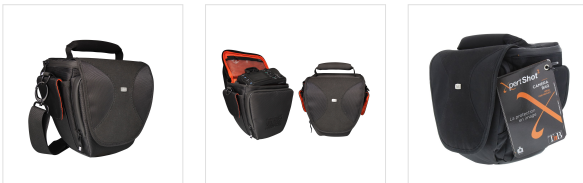

Image - Photo accessories - Camera bags

Reflex camera bag with memory shape foam.
2 sides pockets and 1 front pocket for accessories and a rain cover to protect the bag.

BOX CONTENTS

Characteristics

reflex cameras

High-strength polyester + memory shape foam

14

15

11

Ref.: MLDCXSHOTR2

3 303170 074664

Packing: 2
Net weight (g): 487
Weight with packaging (g): 503
Product size (cm):
Packing size (cm): 19.5x15x20

More info...