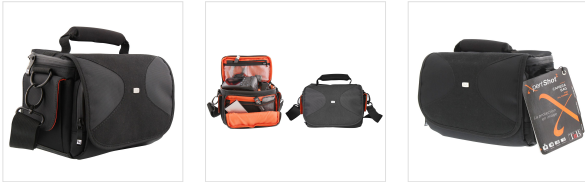

Image - Photo accessories - Camera bags

Hold-all bag with memory shape foam inside.
 1 front pocket for accessories and 1 inner mesh pocket for memory cards.
 Pad at the base of the bag to protect the camera against the shocks.
 Rain cover.

BOX CONTENTS

Characteristics

universal

High-strength
polyester + memory
shape foam

12

18

10

Ref.: MLDCXSHOTXL2