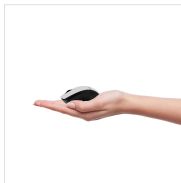

Wireless mouse **MINY** white

ULTRA COMPACT MOUSE IDEAL FOR TRANSPORT

Wireless ultra compact mouse with removable battery, automatic standby and ON/OFF switch.

Plug&Play, it connects automatically once the dongle is plugged into the computer.

Mini size and ergonomic form for an excellent comfort.

BOX CONTENTS

- 1 x Wireless mouse
MINI white

- 1 x AAA removable
battery

- 1 x Notice

Characteristics

Removable battery

PC / MAC