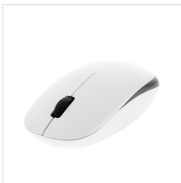

Multimedia - Mice - Wireless mice

Wireless mouse **CANDY** black

CANDY COLOR ON THE OFFICE.

Wireless bicolor mouse with removable battery, colored base and scroll. Automatic standby. Compact size with dongle integrated in the mouse's base to facilitate transport.

BOX CONTENTS

- 1 x Wireless mouse
CANDY black

- 1 x AA removable
battery

- 1 x Notice

Characteristics

Removable battery

PC / MAC

1000