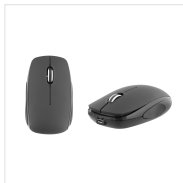

Multimedia - Mice - Wireless mice

Wireless rechargeable mouse POWER

COMPACT RECHARGEABLE MOUSE.

Wireless rechargeable mouse with automatic standby and ON/OFF switch.
 Compact size.
 Charging USB to Micro USB cable included. Use continuously, even while charging.
 Plug&Play, it connects automatically once the USB dongle is plugged into the computer.
 "Soft touch" coating. Silent click.
 Charging time : 1-2h
 Battery life : 40-50h

BOX CONTENTS

- 1 rechargeable mouse
- 1 power cable
- 1 manual

Characteristics

USB / Micro USB cable

40-50h

PC/MAC

(Colors)

1000