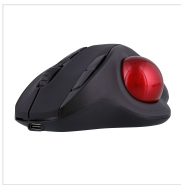

BOX CONTENTS

- 1 x ERGO mouse DUAL CONNECT with trackball
- 1 x Dongle USB 2,4 Ghz

- 1 x Cable USB-C to USB-A
- 1 x Instructions