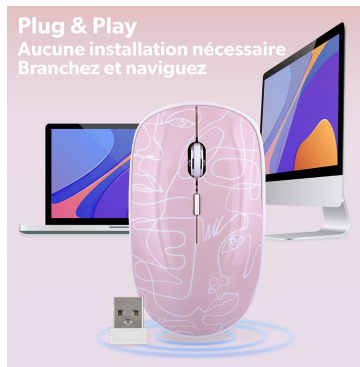

Exclusiv LINE ART

Exclusiv MONKEY