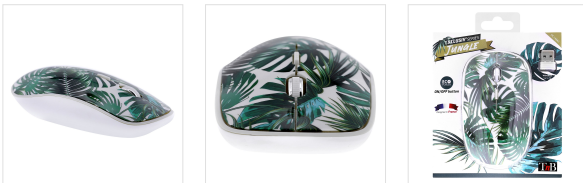

Multimedia - Mice - Exclusiv mice

JUNGLE wireless mouse EXCLUSIV

EXCLUSIV T'NB DESIGN.

Wireless mouse with removable battery, automatic stand by and ON/OFF switch.

JUNGLE design with leafy inspirations.

Plug&Play, it connects automatically once the dongle is plugged to the computer.

Modern design with a great grip.

BOX CONTENTS

- 1 x Exclusiv' JUNGLE mouse

- 1 x AA battery

- 1 x notice

Characteristics

PC/MAC

800 - 1200 - 1600