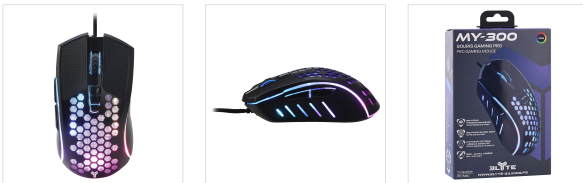

BOX CONTENTS

x1 MY-300 gaming mouse

x1 User manual

Characteristics

PC/MAC

from 800 to 6400 DPI

optic

Ref.: MY300

3 303170 101827

Packing: 5
Net weight (g): 119
Weight with packaging (g): 237
Product size (cm):
Packing size (cm): 6x13.5x22.5

More info...

www.t-nb.com

La Marque Française