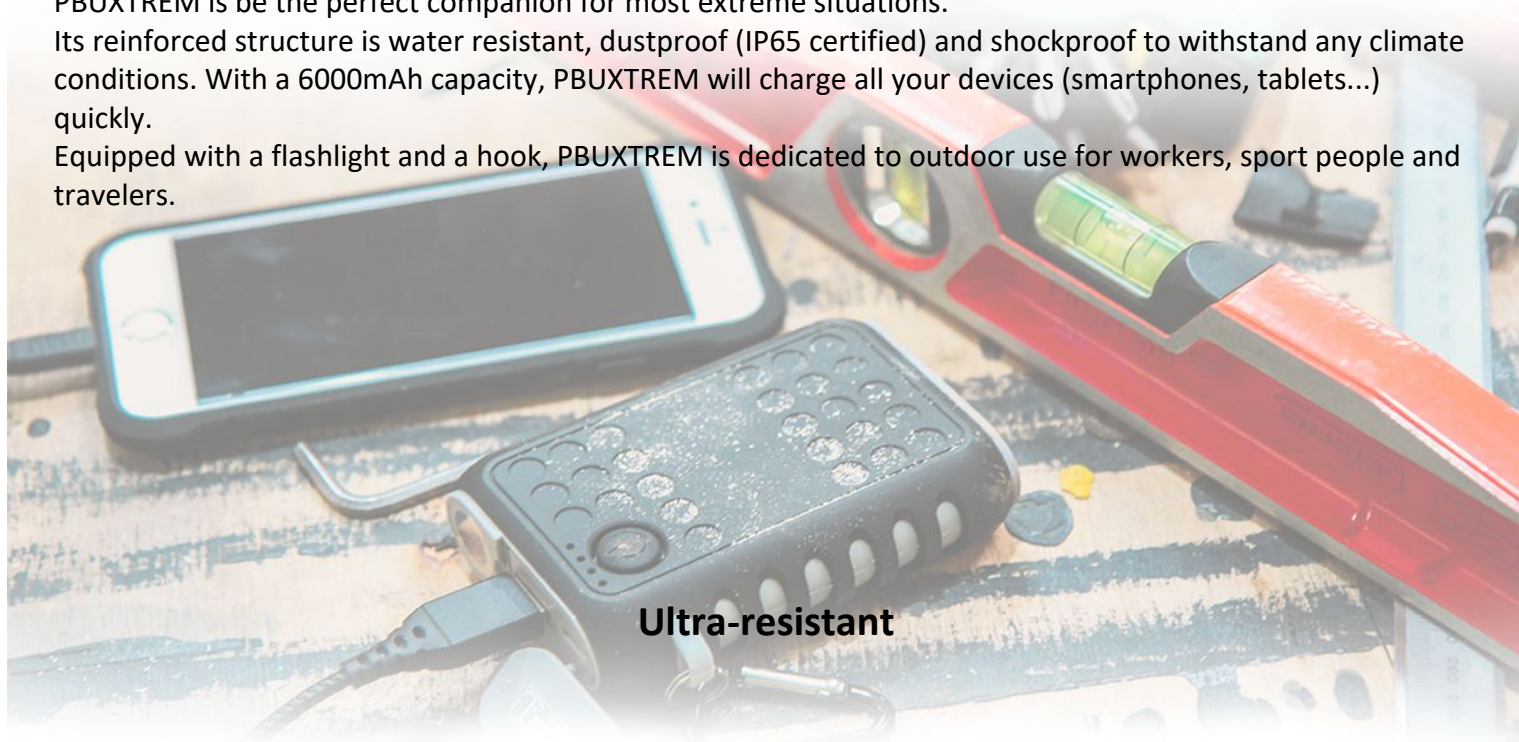

XTREMWORK 1XUSB-A 6000MAH 10W POWERBANK

NEVER RUN OUT OF BATTERY !

PBUXTREM is be the perfect companion for most extreme situations.

Its reinforced structure is water resistant, dustproof (IP65 certified) and shockproof to withstand any climate conditions. With a 6000mAh capacity, PBUXTREM will charge all your devices (smartphones, tablets...) quickly.

Equipped with a flashlight and a hook, PBUXTREM is dedicated to outdoor use for workers, sport people and travelers.

Ultra-resistant

XTREMWORk 1XUSB-A 6000MAH 10W POWERBANK

Characteristics

Capacity:
Input current type:
Output current type:
Compatibility:
Connectivity:
Max power (A):
Category: