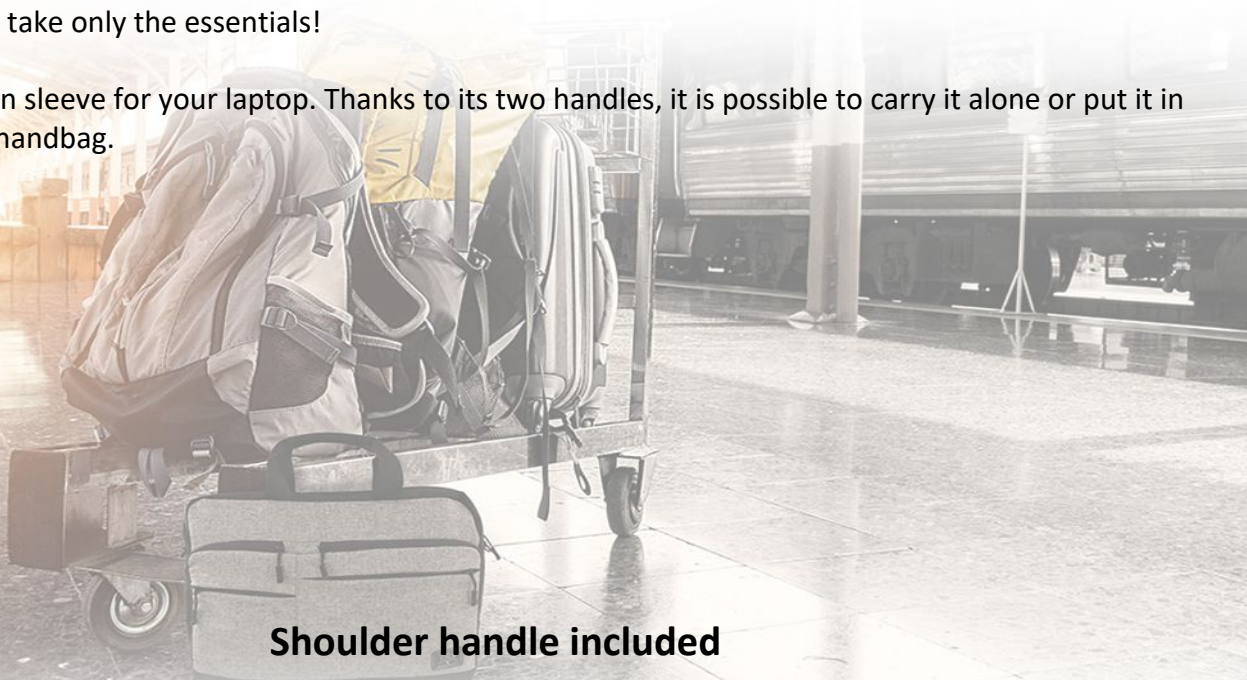

SLEEVE 13" SHELL

CARRY YOUR LAPTOP !

Don't clutter up, take only the essentials!

Design protection sleeve for your laptop. Thanks to its two handles, it is possible to carry it alone or put it in a backpack or a handbag.

Shoulder handle included

SLEEVE 13" SHELL

Characteristics

Collection: Shell
Compatibility: Laptop 13"
Color: Black
Size (inches):
Category: Sleeve

Box contents

1x sleeve 13"

Color: Black
Packing: 6
Guarantee: 2 year(s)
Net weight (g): 526.9
Weight with packaging (g): 531.9