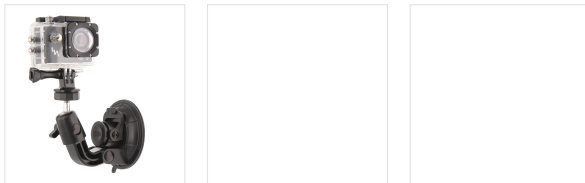

Image - Video - Video camera accessories

This sport camera mount is ideal for attaching your sports camera to all types of vehicles: cars, motorbikes, boats and more thanks to this suction cup mount. Black and discreet, it adapts perfectly to all vehicles, and promises you a good hold. Compatible with T'nB® Adrenalin 'cam, Go Pro®, and other sports cameras.

BOX CONTENTS

Characteristics

T'nB® Adrenalin' cam, Go Pro®, other sports camera

Ref.: SPACCAR

3 303170 072868

Packing: 3
Net weight (g): 0
Weight with packaging (g): 150
Product size (cm):
Packing size (cm): 16.5x4.5x27.5