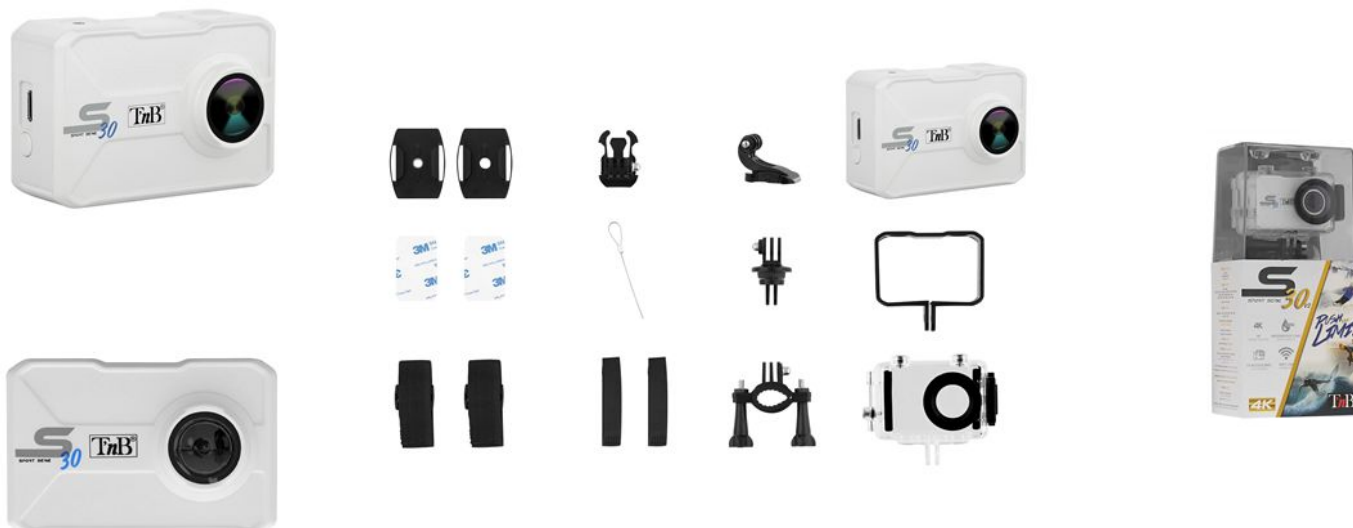

SPORT CAMERA S30 V2

CAPTURE ALL YOUR MEMORIES IN 4K !

The sport cam S30 V2 4K will become your favourite companion in all your activities ! Its 4K quality will permit you to relive all your favourite moment in better definition. With its image resolution of 16 MP and its wide view angle of 120°, your photos will be impressive !

Its numerous modes will allow you to use your cam at any moment : in travel, in family outing, in sport activity or in extreme conditions.

Its 2" LCD screen make the navigation easier and allow you to preview your photos and videos and makes the navigation easy and quick.

Capture all your achievements in 4K

SPORT CAMERA S30 V2

Characteristics

Additional accessories: 10 accessories
Autonomy: 75 minutes
Compatibility: Windows 8 / Windows 7 / Windows Vista / Windows XP / MAC OS
Connectivity: Micro USB + Micro HDMI / WiFi
Color: White
Product dimensions (W x H x D): 58 x H39 x P24 mm
Screen: 2"
Format: Photo : JPEG / Video : MP4
Memory: Micro SD card class 10 up to 64 GB
Microphone: Built-in microphone
Optics: Wide angle 120°
Photo resolution: 16 Mp
Video resolution: 4k - 30 fps

Box contents

1x camera S30 V2
1x waterproof case (up to 30m)
1x bike mount
1x buckle
2x 3M stickers
1x vertical buckle
1x universal adapter
1x wire rope
2x straps
1x frame mount
2x flat mounts
1x USB - Micro USB cable