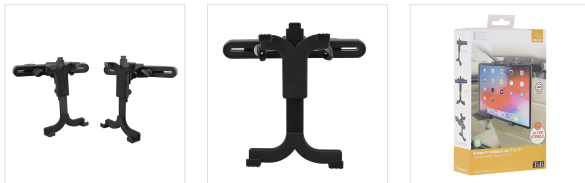

Tablet head-rest jaw holder

LIVEN UP YOUR CAR JOURNEYS!

Universal car mount for tablet with its metal reinforced fixation. Quick and easy to set-up on your headrest, compatible with all vehicles with height-adjustable headrest. Thanks to this rotary mount, you can enjoy your tablet in landscape or portrait view. Compatible with all tablets from 7" to 13" : iPad®, Samsung Galaxy, Archos Tab, Toshiba Folio 100...

BOX CONTENTS

Characteristics

22.5x20.5x11

Compatible smartphones and tablets from 7" to 11"

Ref.: TABHOLD4

3 303170 085622

Packing: 4
 Net weight (g): 208
 Weight with packaging (g): 290
 Product size (cm):
 Packing size (cm): 14.5x6.5x26