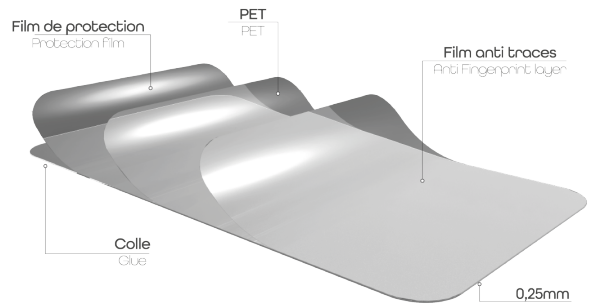

## Characteristics

Tempered glass

Ref.: **TGIS20FE**

3 303170 102190

Packing: 6  
 Net weight (g): 25  
 Weight with packaging (g): 51  
 Product size (cm):  
 Packing size (cm): 90x15x210

More info...

[www.t-nb.com](http://www.t-nb.com)