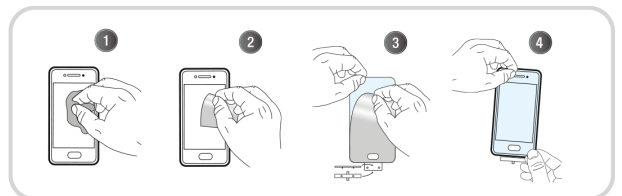

Characteristics

Tempered glass

Ref.: **TGIS20FE**

3 303170 102190

Packing: 6
Net weight (g): 25
Weight with packaging (g): 51
Product size (cm):
Packing size (cm): 90x15x210

More info...

www.t-nb.com

La Marque Française