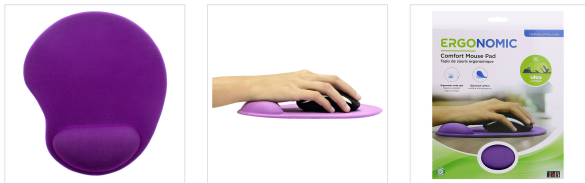

## Gel System mouse pad with wrist rest

**FITS THE SHAPE OF THE WRIST AND THE PALM OF THE HAND**

Gel System mouse pad with wrist rest  
 Fits the shape of the wrist and the palm of the hand  
 The gel provides comfortable support and reduces fatigue due to wrist tension  
 Non-slip coating  
 Purple color

### BOX CONTENTS

- 1 ergonomic mouse pad