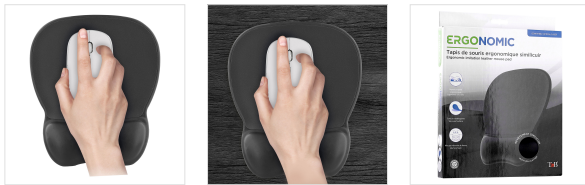

Multimedia - Ergonomic range - Ergonomic pad

## Ergonomic PU leather mouse pad

### PREMIUM DESIGN AND COMFORT

Set up your desk with elegance thanks to the PU leather ergonomic range. Enjoy the comfort of its ultra thick memory foam. Its soft wrist-rest and its large gliding surface for the mouse guarantees a comfortable installation. The anti-slide surface allows a very stable position on the desk.