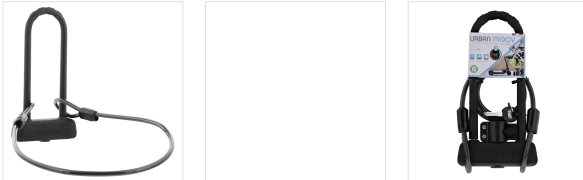

U-lock with cable for bike /e-scooter

SECURE YOUR MACHINE WITHOUT DAMAGING IT

Do you leave your bike / scooter parked outside? To prevent theft, our lock is ultra resistant and solid. It ensures flawless security thanks to its key lock. You can attach it to the wheel of your bike and to a post in order to block it and secure it. Its Soft Touch Rubber composition leaves no marks on your engine. Very practical to store, a universal support is provided to attach the lock to the bike frame.

BOX CONTENTS

1 U-shaped lock

2 cl s

1 bike holder

Characteristics

Aluminium, steel, zinc alloy, silicon

Black

1

1

7/10

Key

Ref.: UMULOCKXL

3 303170 102473

Packing: 4
 Net weight (g): 1079
 Weight with packaging (g): 1094
 Product size (cm):
 Packing size (cm): 14.5x5.5x29

More info...

www.t-nb.com