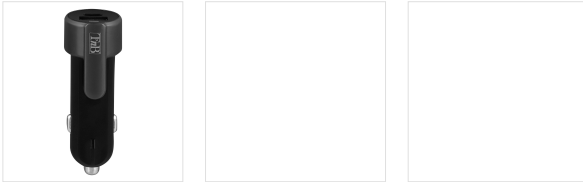

Smartphone - Xtremwork - Xtremwork chargers

Multifunction car charger 2XUSB-A 15W XTREMWORK

THIS USB CAR CHARGER WILL BE WITH YOU IN THE MOST EXTREME SITUATIONS!

This USB car charger will help you in the most extreme situations !
On the charging side, there are two USB ports on this device: 2 x 2.4A max port.
In addition, there are emergency functions on the product:
There is a seat belt cutter. Secured with the seat belt guide, the blade will help you to cut your seat belt quickly in the event of an accident.
There is a window breaker function using a Tungsten peak. Give a sharp blow to the window with the tungsten peak to break it.

BOX CONTENTS

Characteristics

Ref.: **XCACBRK**

3 303170 098547

Packing: 6
Net weight (g): 43
Weight with packaging (g): 67
Product size (cm):
Packing size (cm): 6.5x3.5x13.5

More info...

www.t-nb.com

La Marque Française